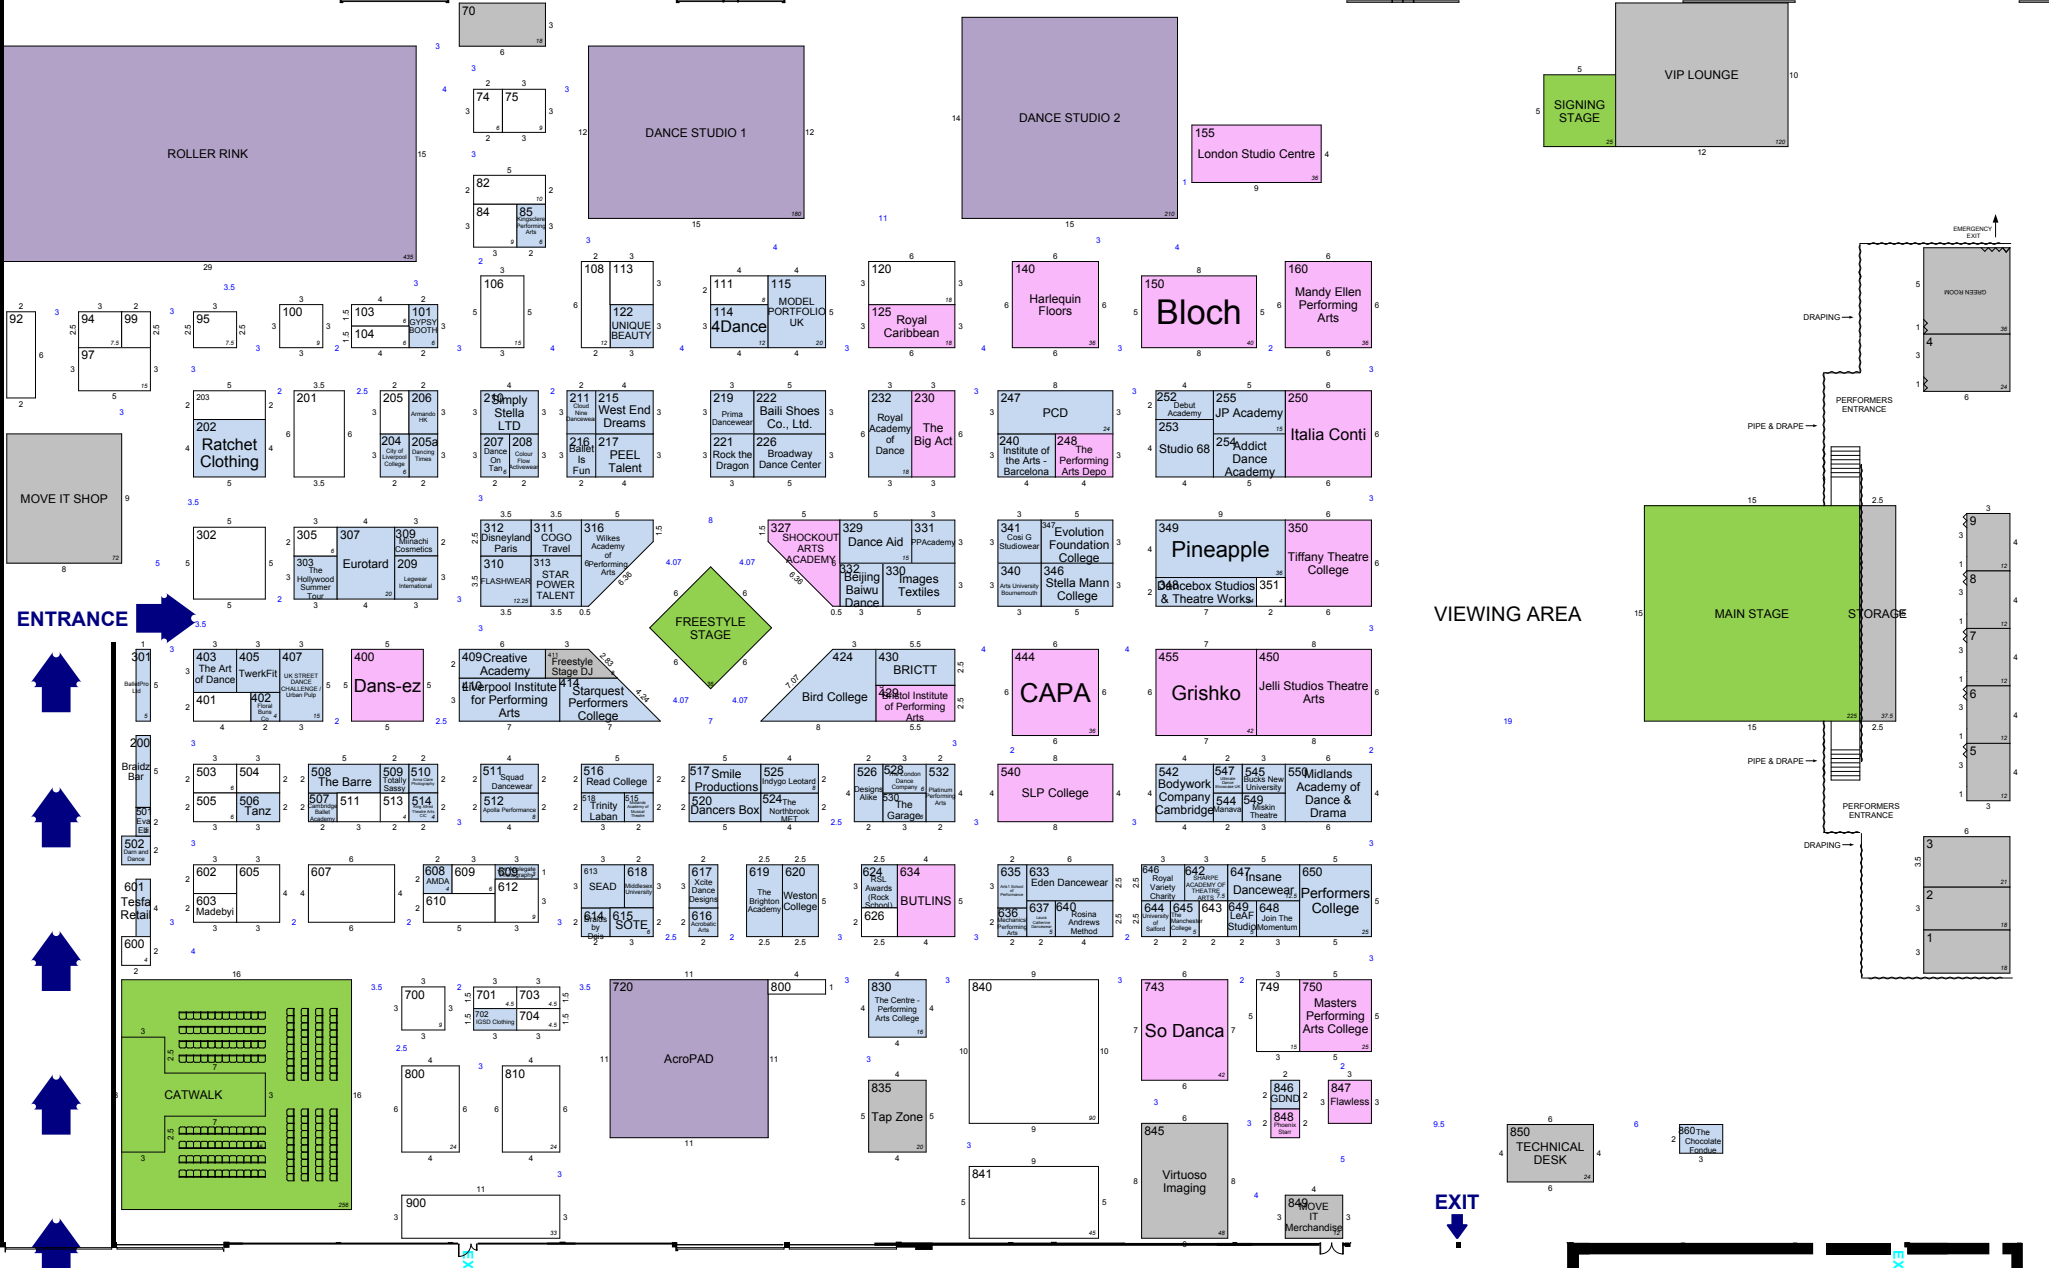

MOVE IT

8 - 10 March 2019, ExCeL - London

MOVE IT PRO
MOVE FIT
CONTEMPORARY STUDIO
HARLEQUIN MASTERCLASS STUDIO
PERFORMANCE WORKSHOP

UPSTAIRS
ROOMS

Lorry Door
S20

Lorry Door
S19

Lorry Door
S18

Lorry Door
S16

Lorry Door
S15

Lo

MOVE IT
Entrance
S10

EXIT