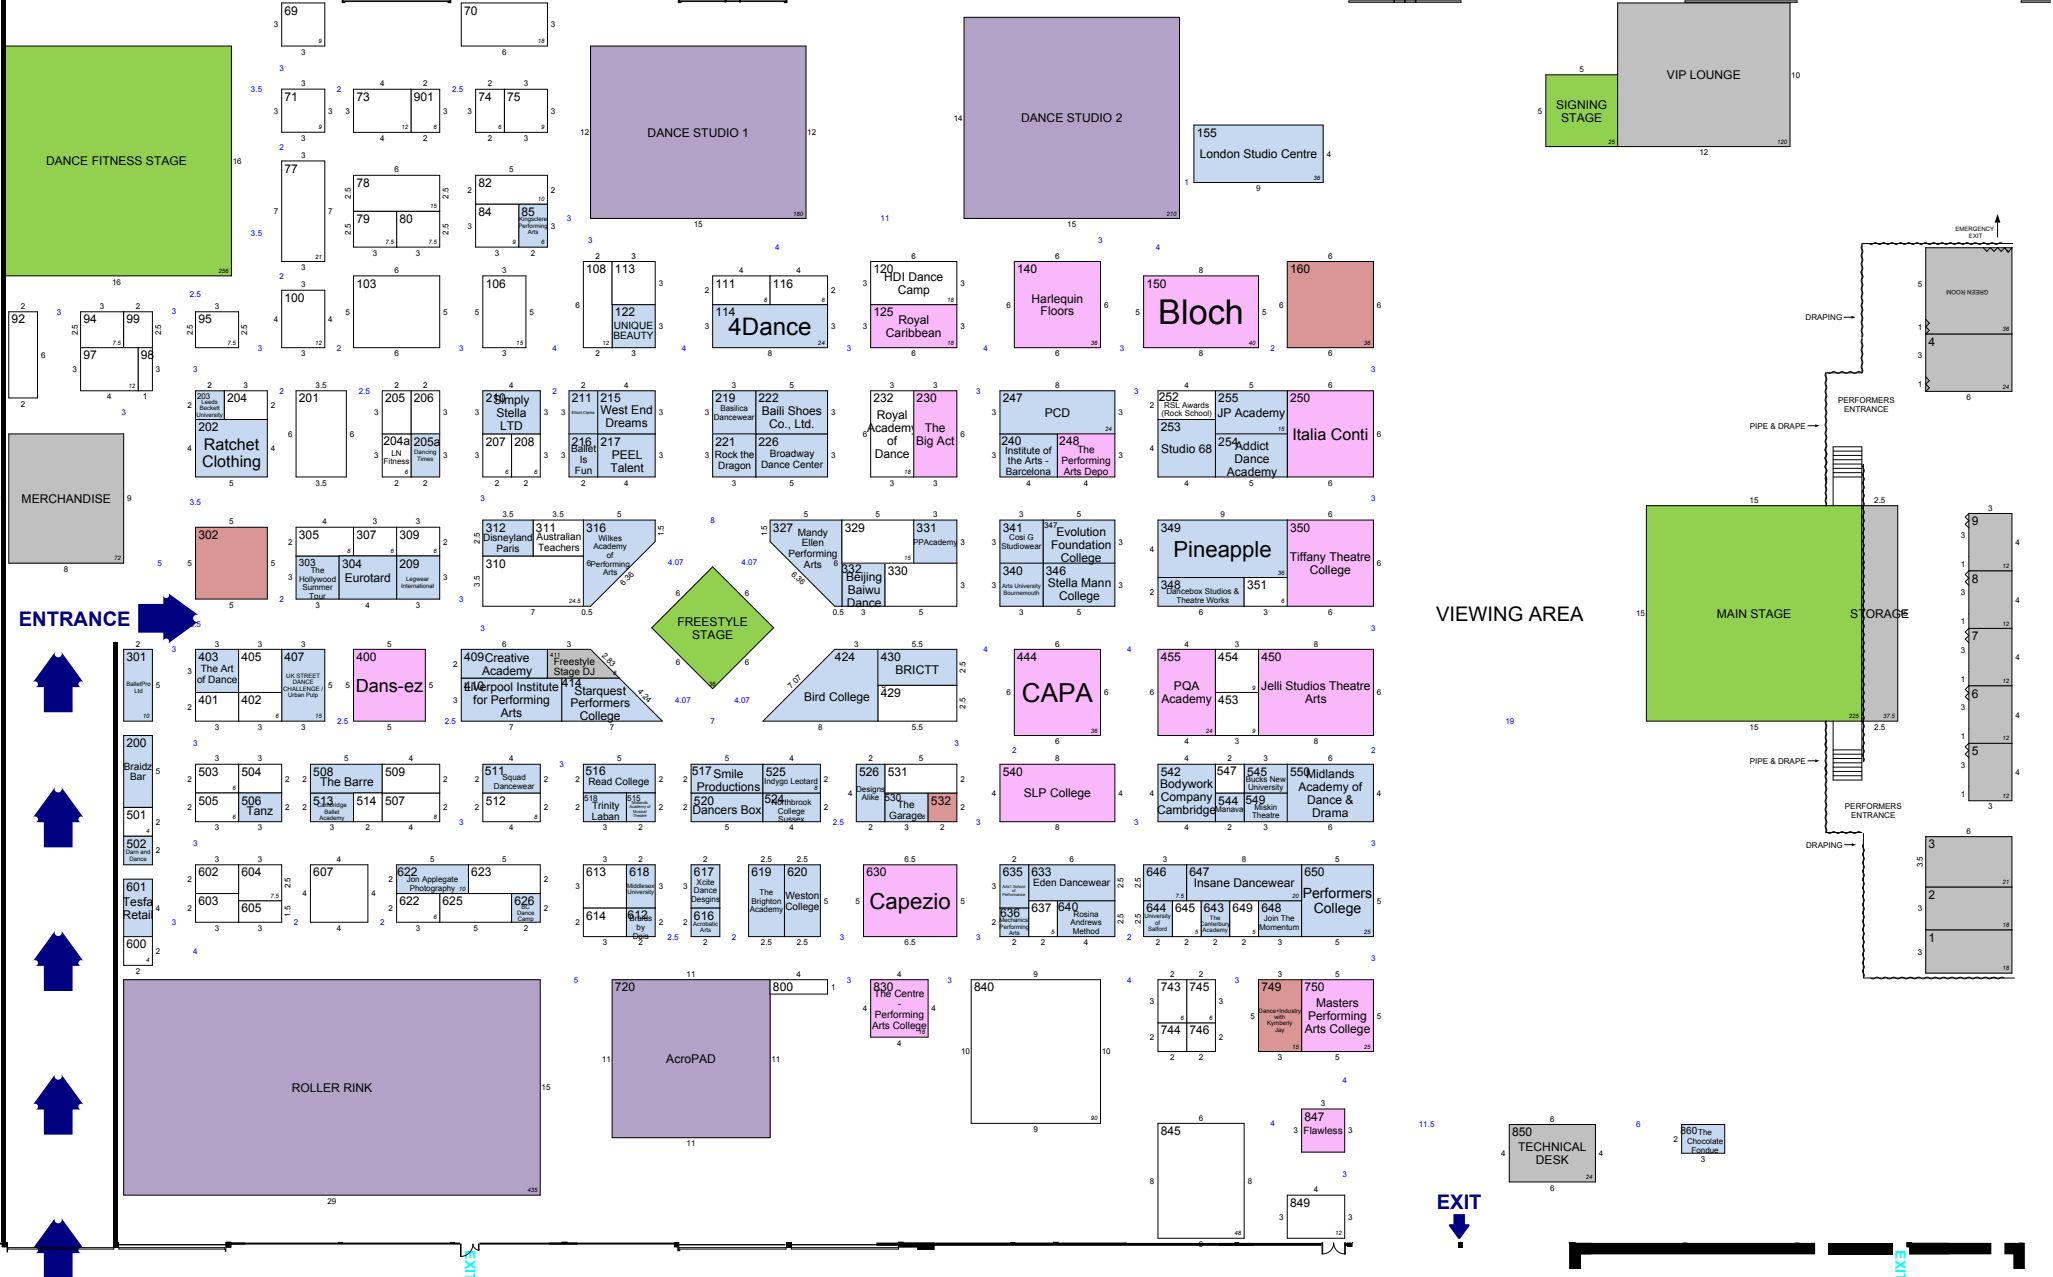

MOVE IT

8 - 10 March 2019, ExCeL - London

MOVE IT PRO
MOVE FIT
CONTEMPORARY STUDIO
HARLEQUIN MASTERCLASS STUDIO
PERFORMANCE WORKSHOP

UPSTAIRS
ROOMS

Lorry Door
S20

Lorry Door
S19

Lorry Door
S18

Lorry Door
S16

Lorry Door
S15

Lo

ENTRANCE

MOVE IT
Entrance
S10

VIEWING AREA

EXIT

EXIT