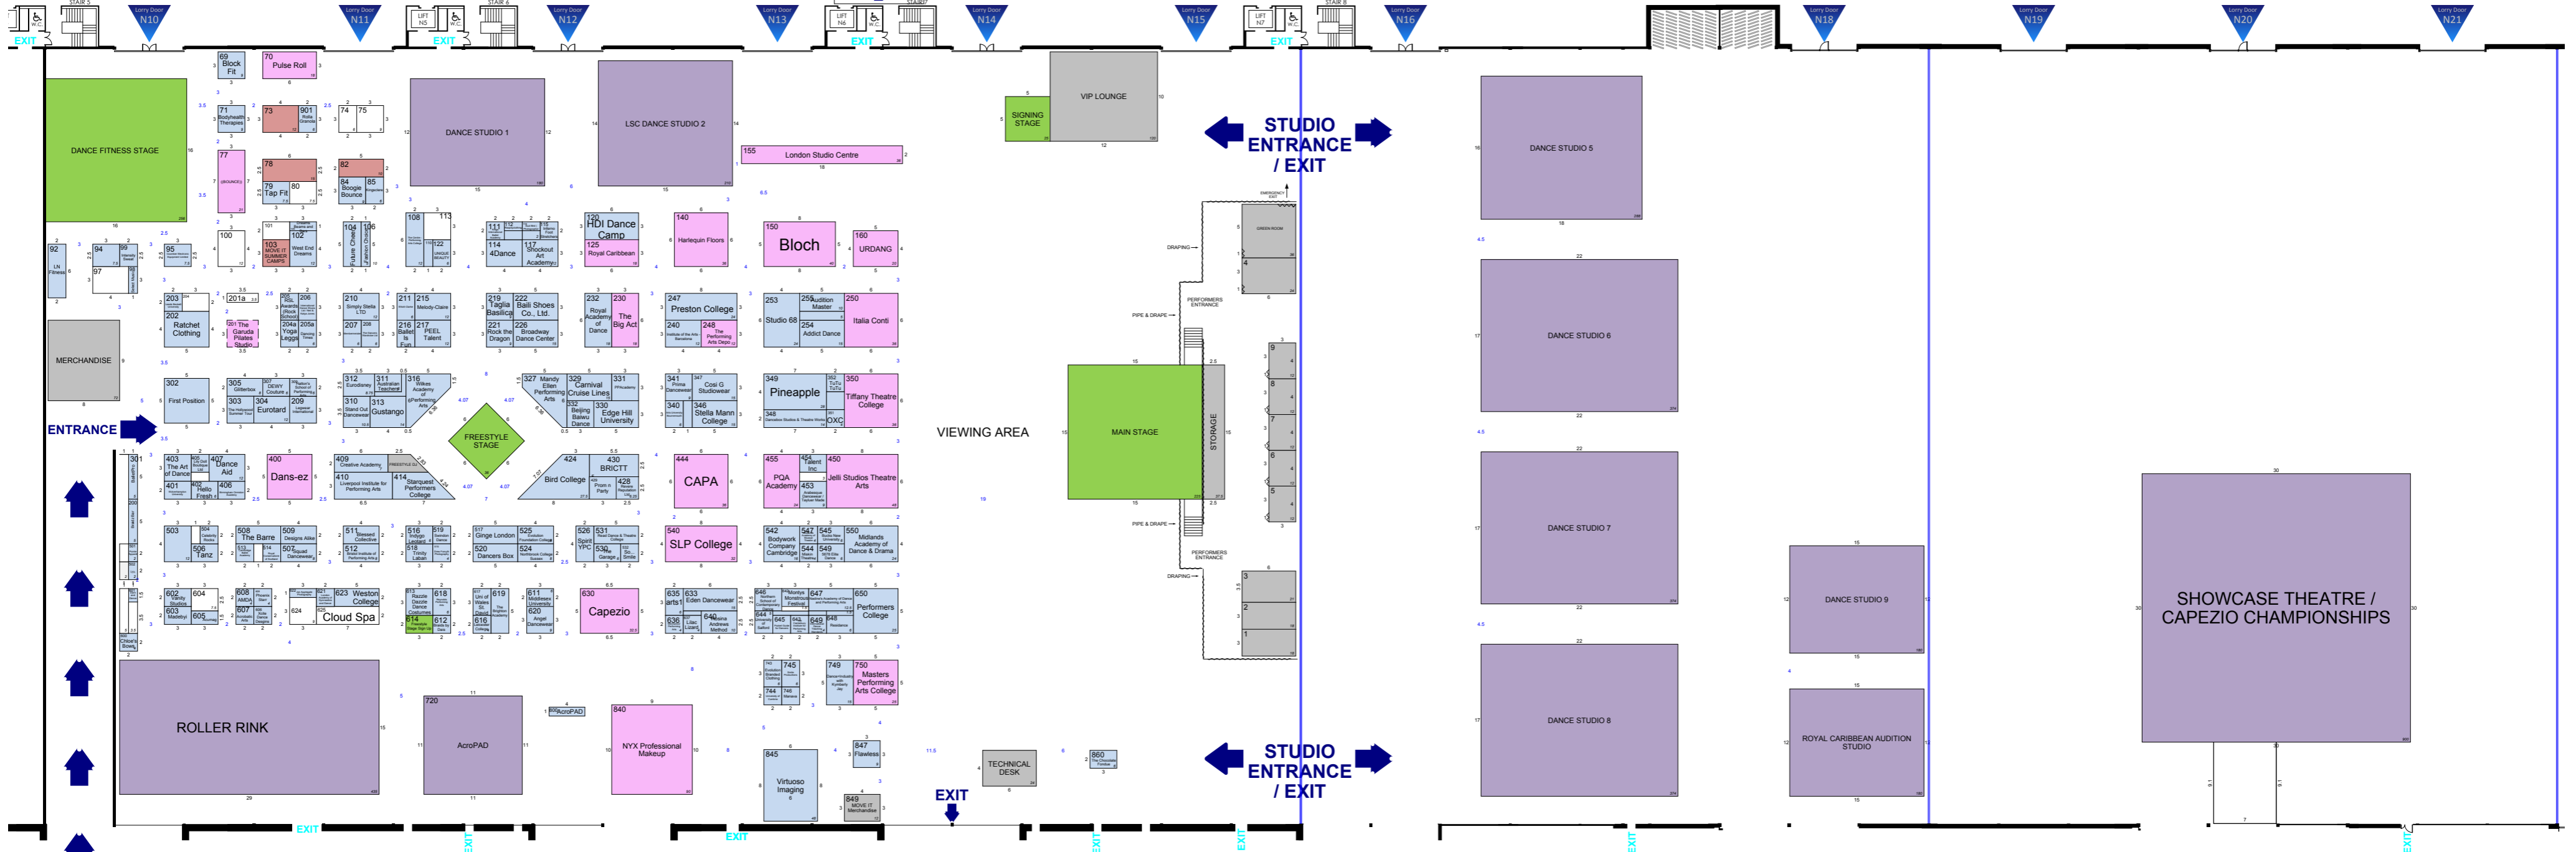

MOVE IT

16 - 18 March 2018, ExCeL - London

MOVE IT PRO
MOVE FIT
CONTEMPORARY STUDIO
HARLEQUIN MASTERCLASS STUDIO
PERFORMANCE WORKSHOP

UPSTAIRS
ROOMS

MOVE IT
Entrance
N5