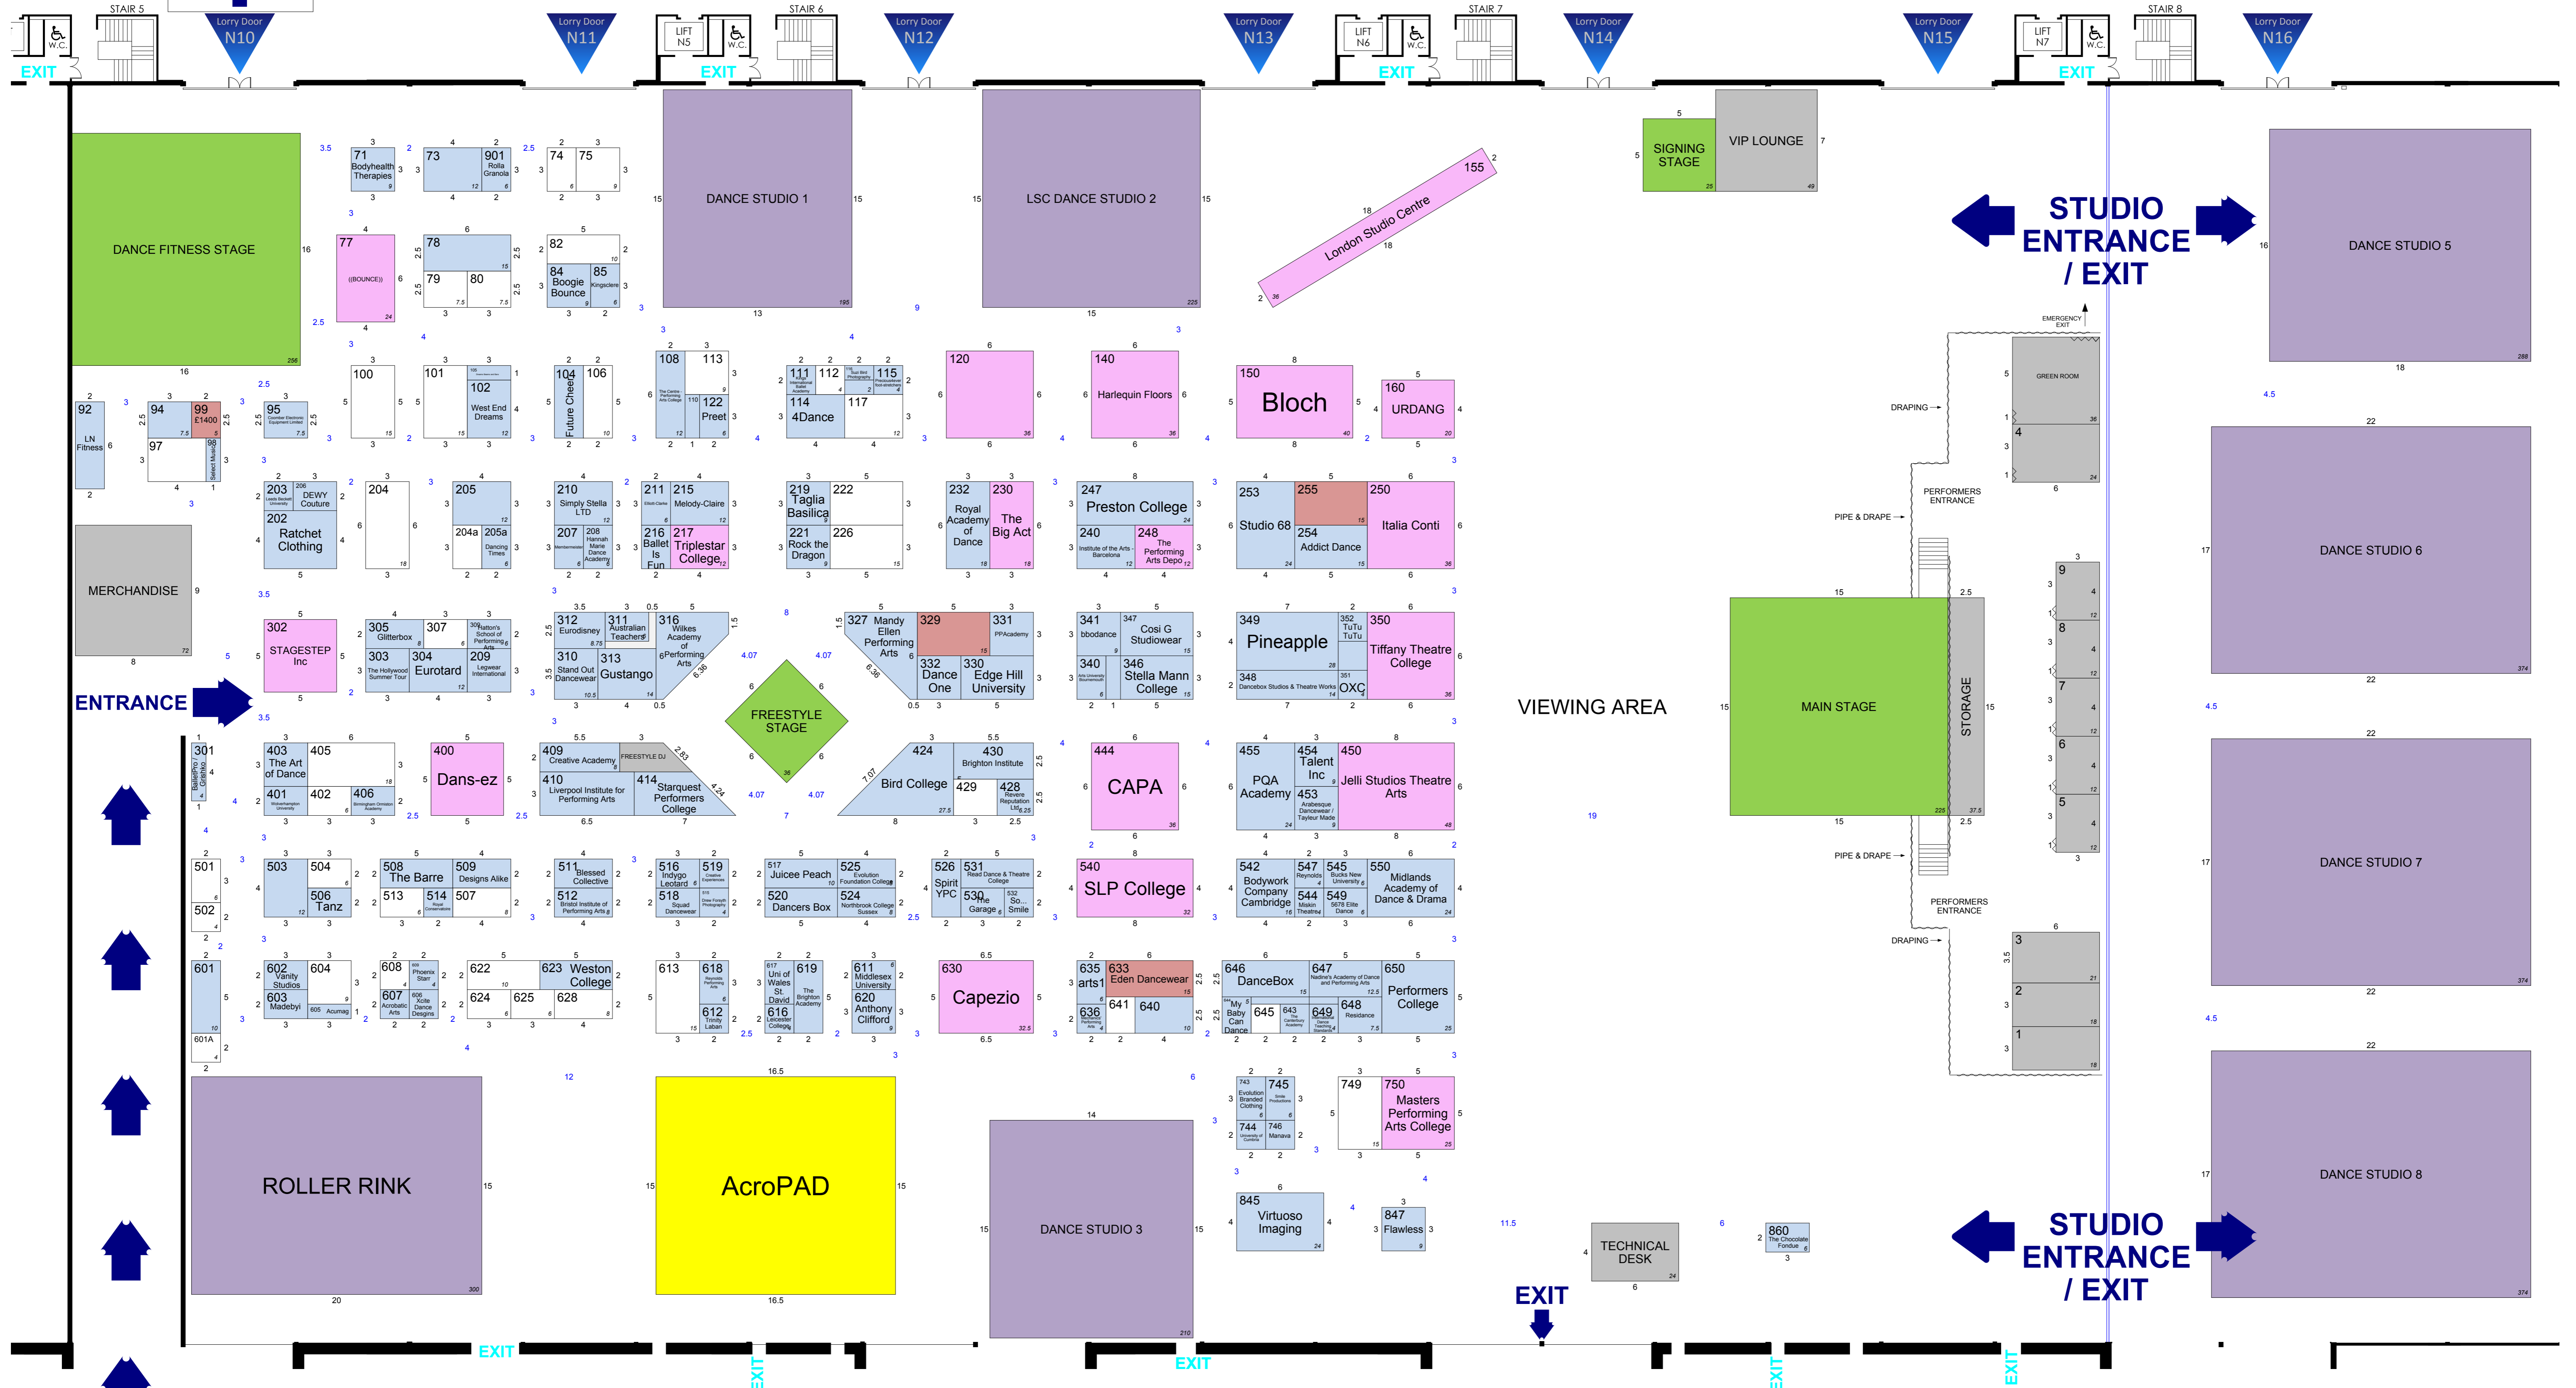

MOVE IT

16 - 18 March 2018, ExCeL - London

MOVE IT PRO
BUSINESS LOUNGE
CONTEMPORARY STUDIO
HARLEQUIN MASTERCLASS STUDIO
PERFORMANCE WORKSHOP

UPSTAIRS
ROOMS

STUDIO
ENTRANCE
/ EXIT

STUDIO
ENTRANCE
/ EXIT

MOVE IT
Entrance
N5