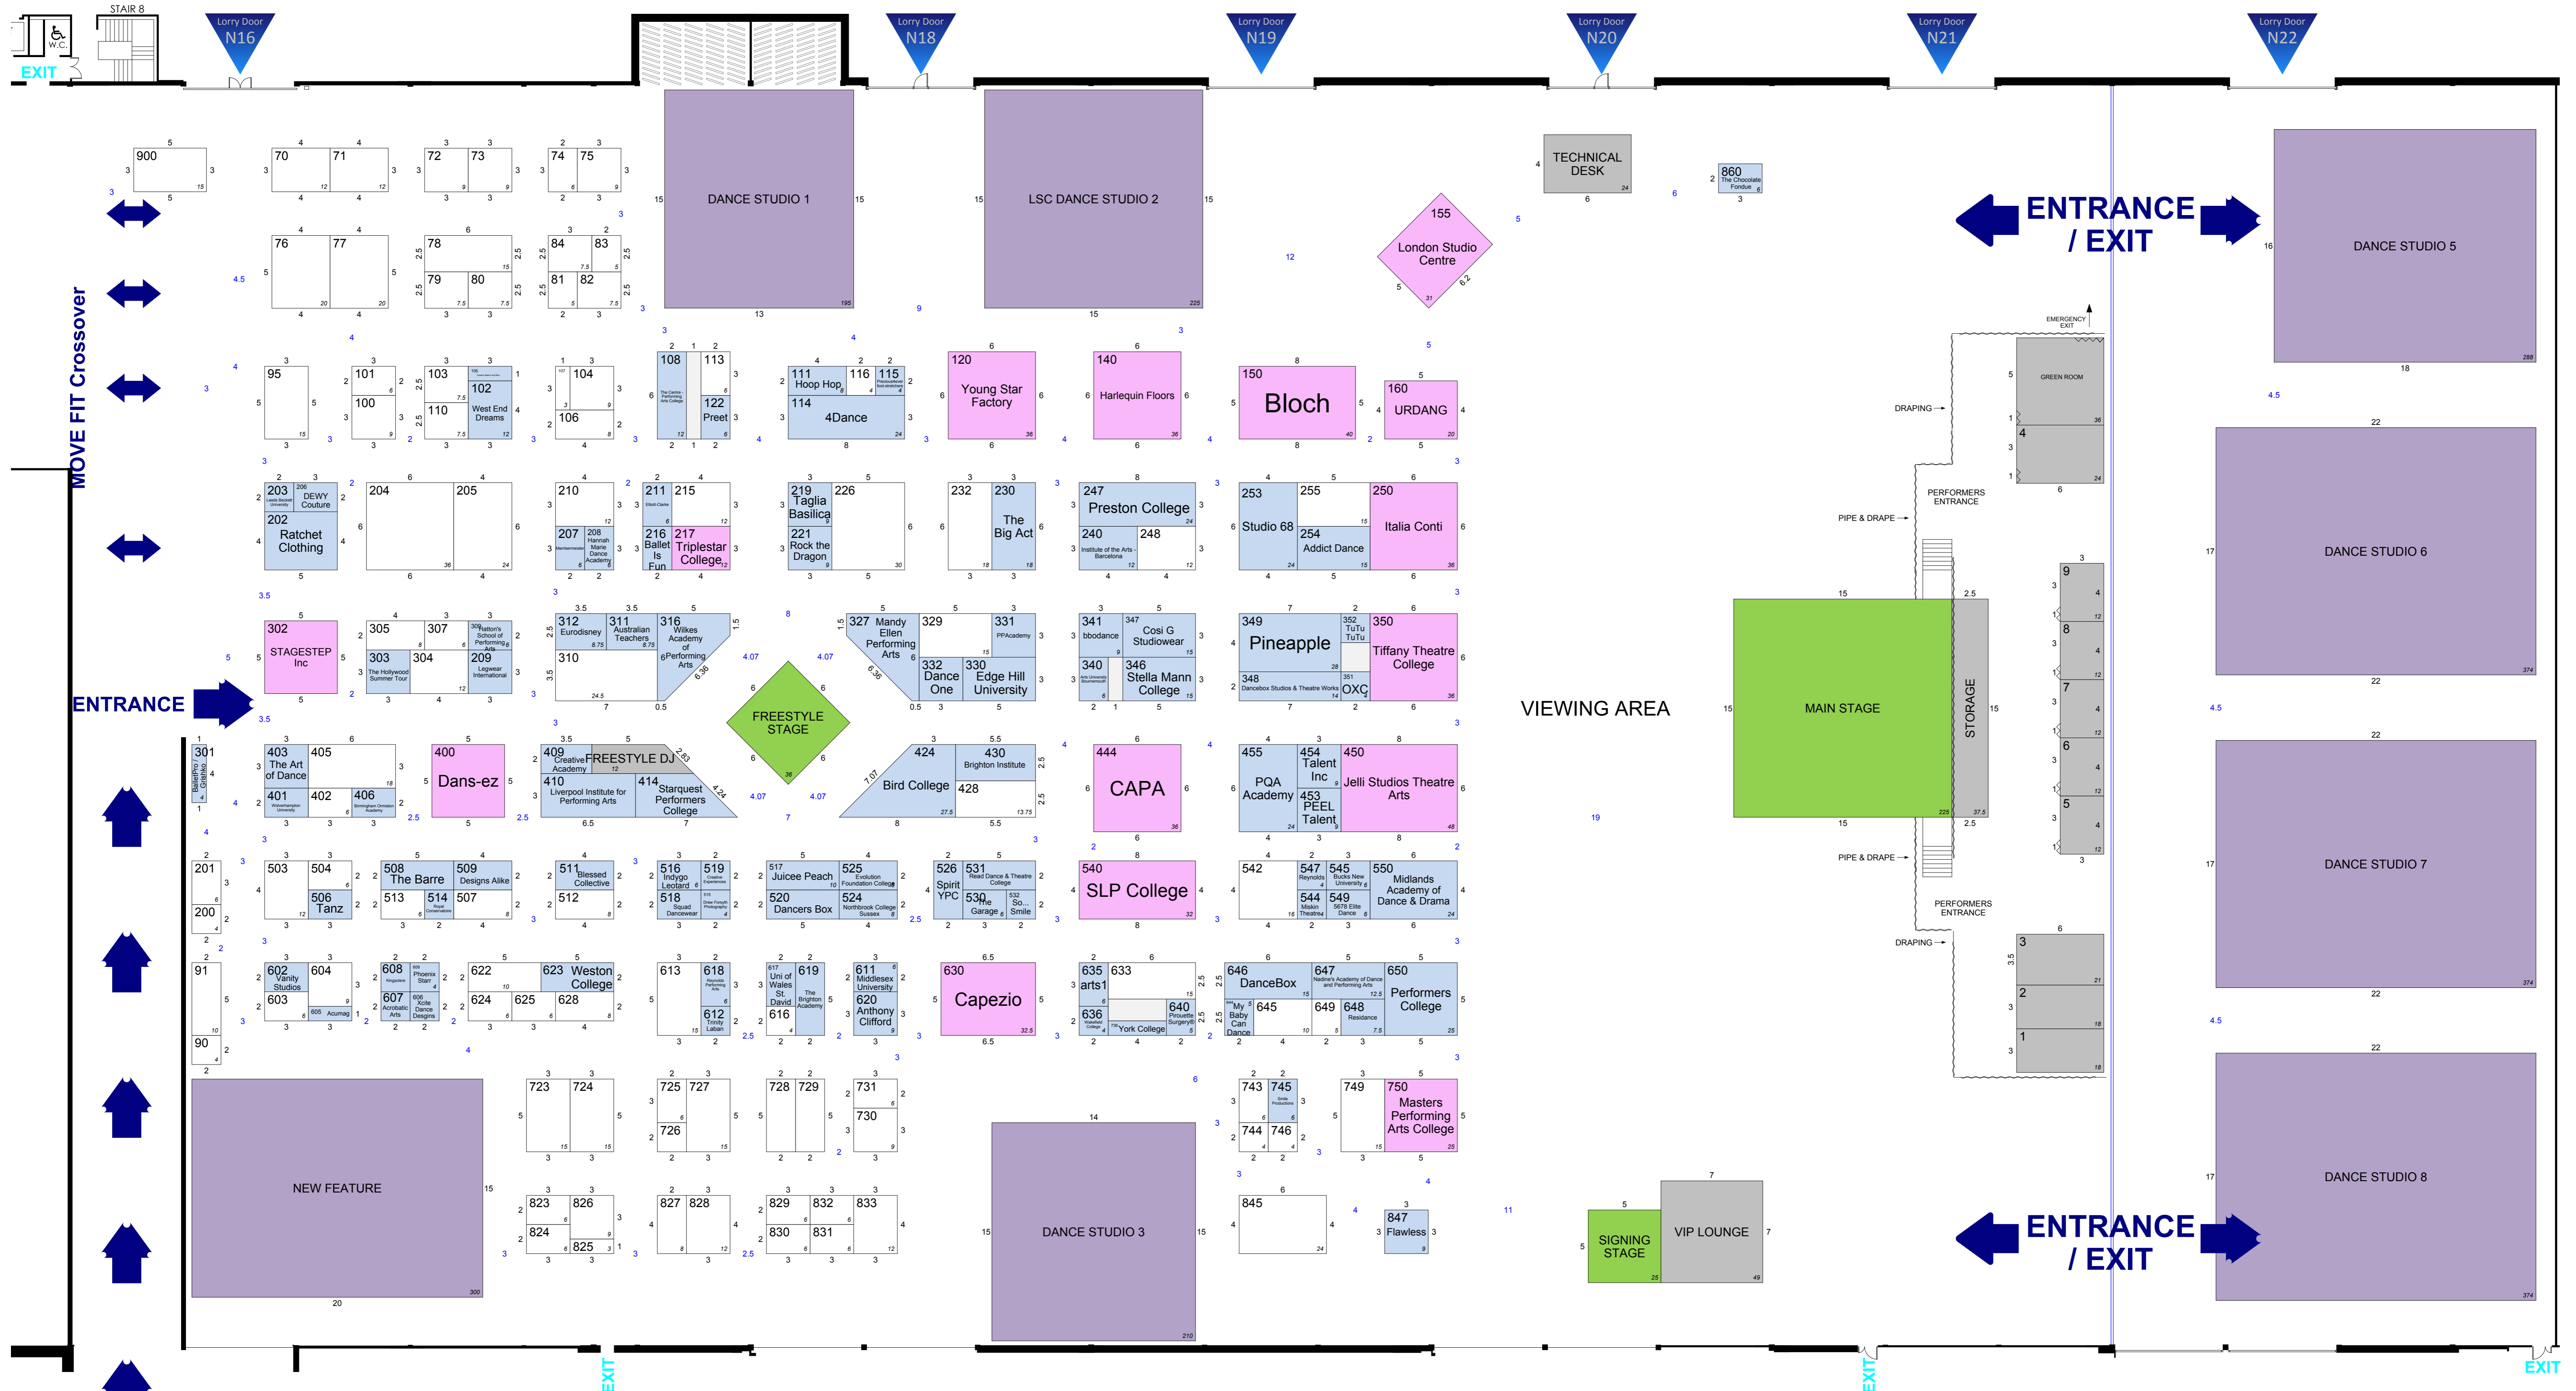

MOVE IT

16 - 18 March 2018, ExCeL - London

MOVE IT & FIT
Entrance
N8